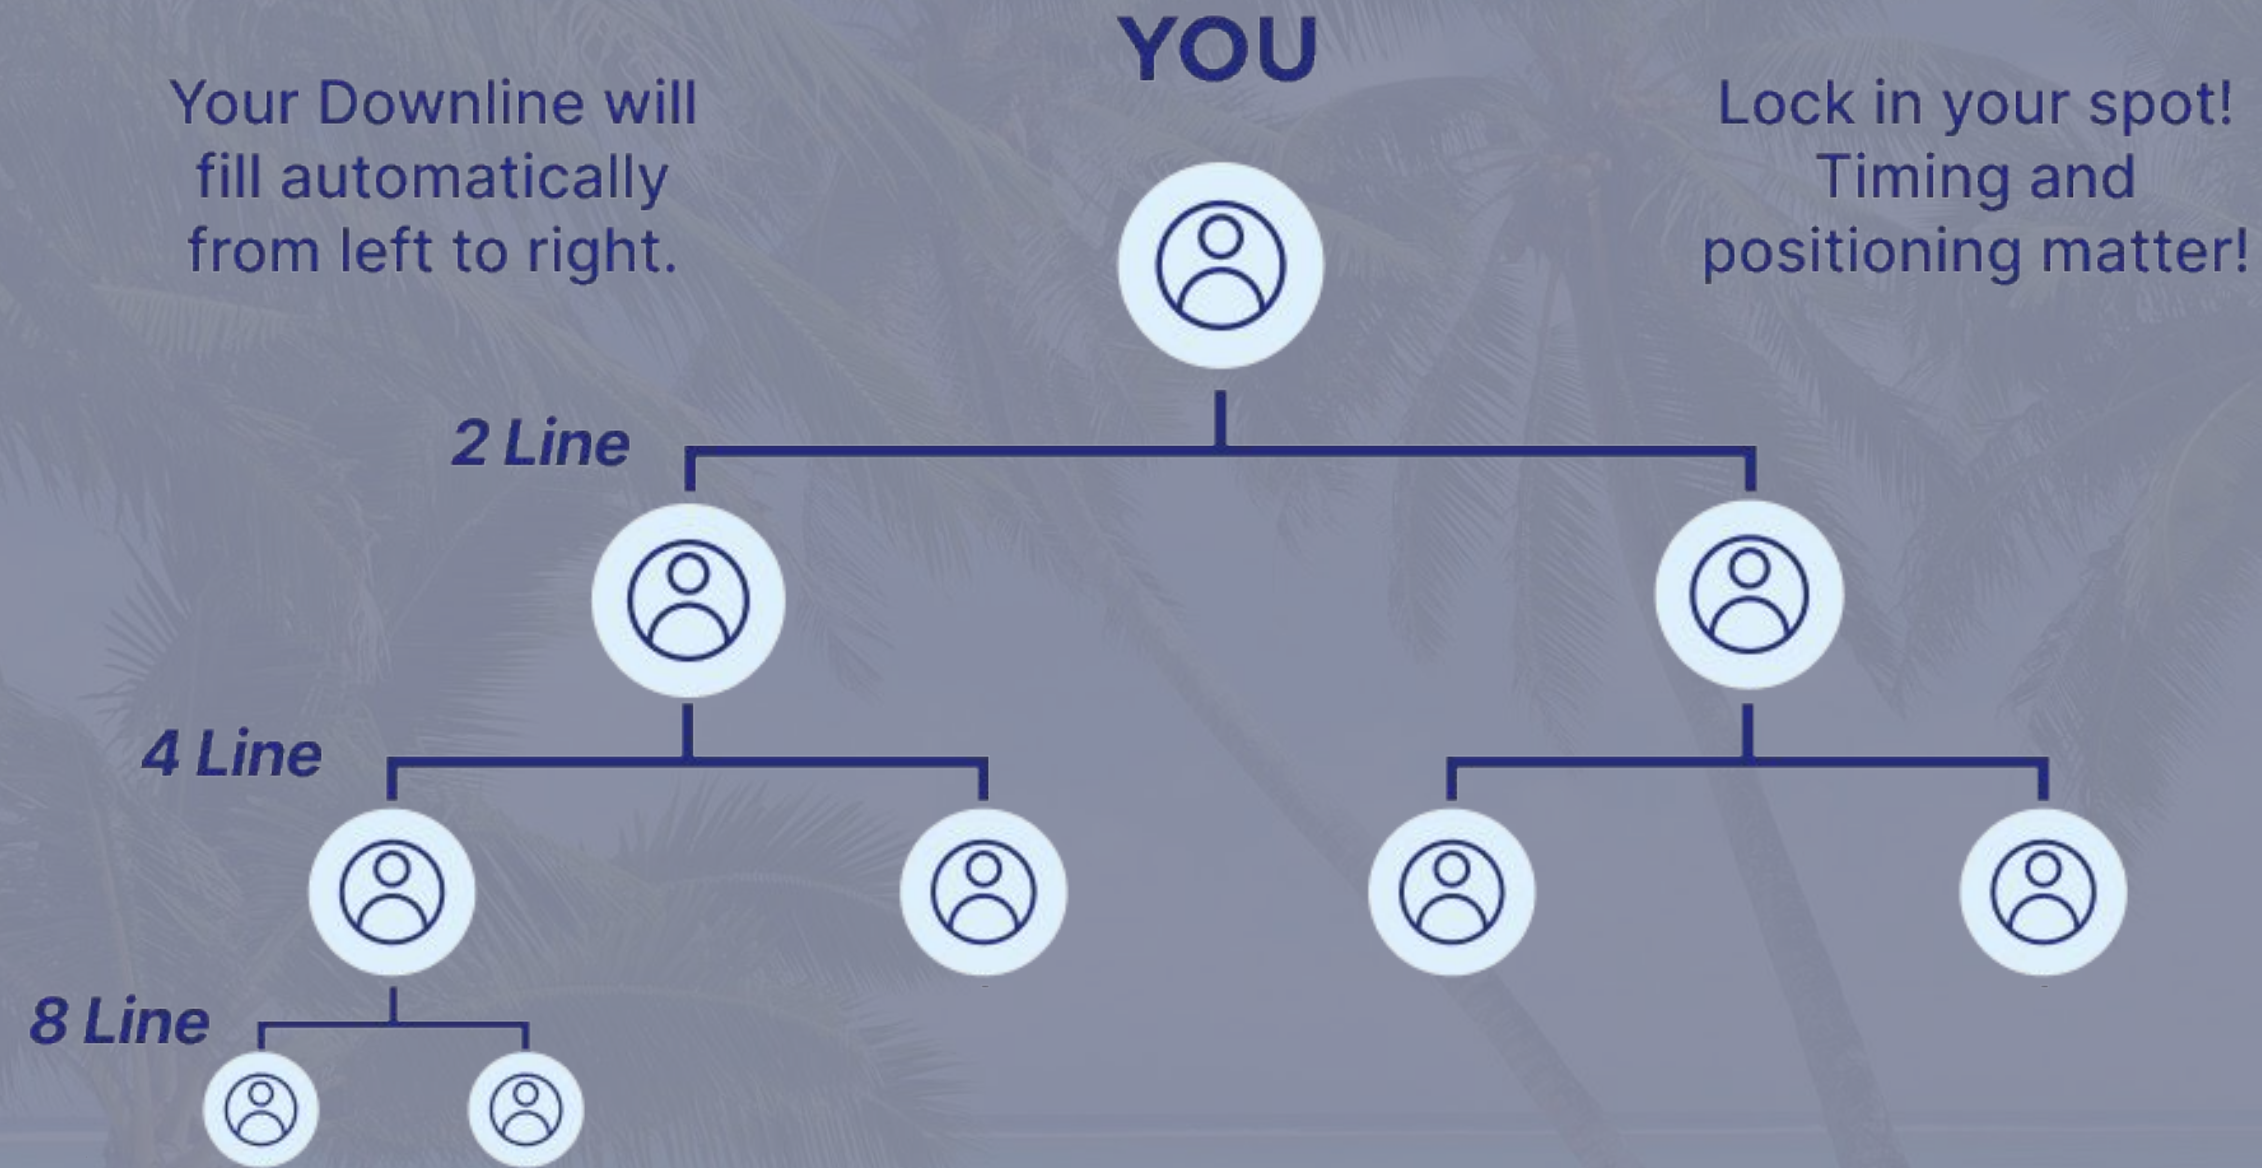

THE FIRST REAL GLOBAL 2x16 UNIFIED COMMUNITY BUILD!

THE FIRST REAL GLOBAL 2x16 UNIFIED COMMUNITY BUILD!

THE FIRST REAL GLOBAL 2x16 UNIFIED COMMUNITY BUILD!

THE FIRST REAL GLOBAL 2x16 UNIFIED COMMUNITY BUILD!

THE FIRST REAL GLOBAL 2x16 UNIFIED COMMUNITY BUILD!

THE FIRST REAL GLOBAL 2x16 UNIFIED COMMUNITY BUILD!

CO-CREATE A GLOBAL COMMUNITY!

GLOBAL AND TIME ZONE LEVERAGE
AMAZING COMMUNITY SUPPORT AND CULTURE!

NÉLO Life CO-CREATION Agreement