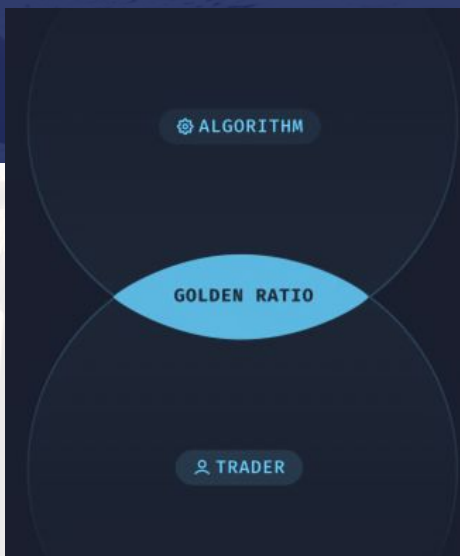

⊠ All time
\$2,791,831.73

⊠ All time
\$7,769,121.74

⊠ Trades taken
6,942

⊠ Win rate
75%

⊠ Average trade length
3 Days

⊠ Withdrawals
\$6,880,802.32

We recognize compound interest as the cornerstone of wealth growth. True wealth isn't built overnight but through the gradual and steady accumulation of gains. By focusing on small, consistent wins each day, we create a robust long term strategy that stands the test of time.