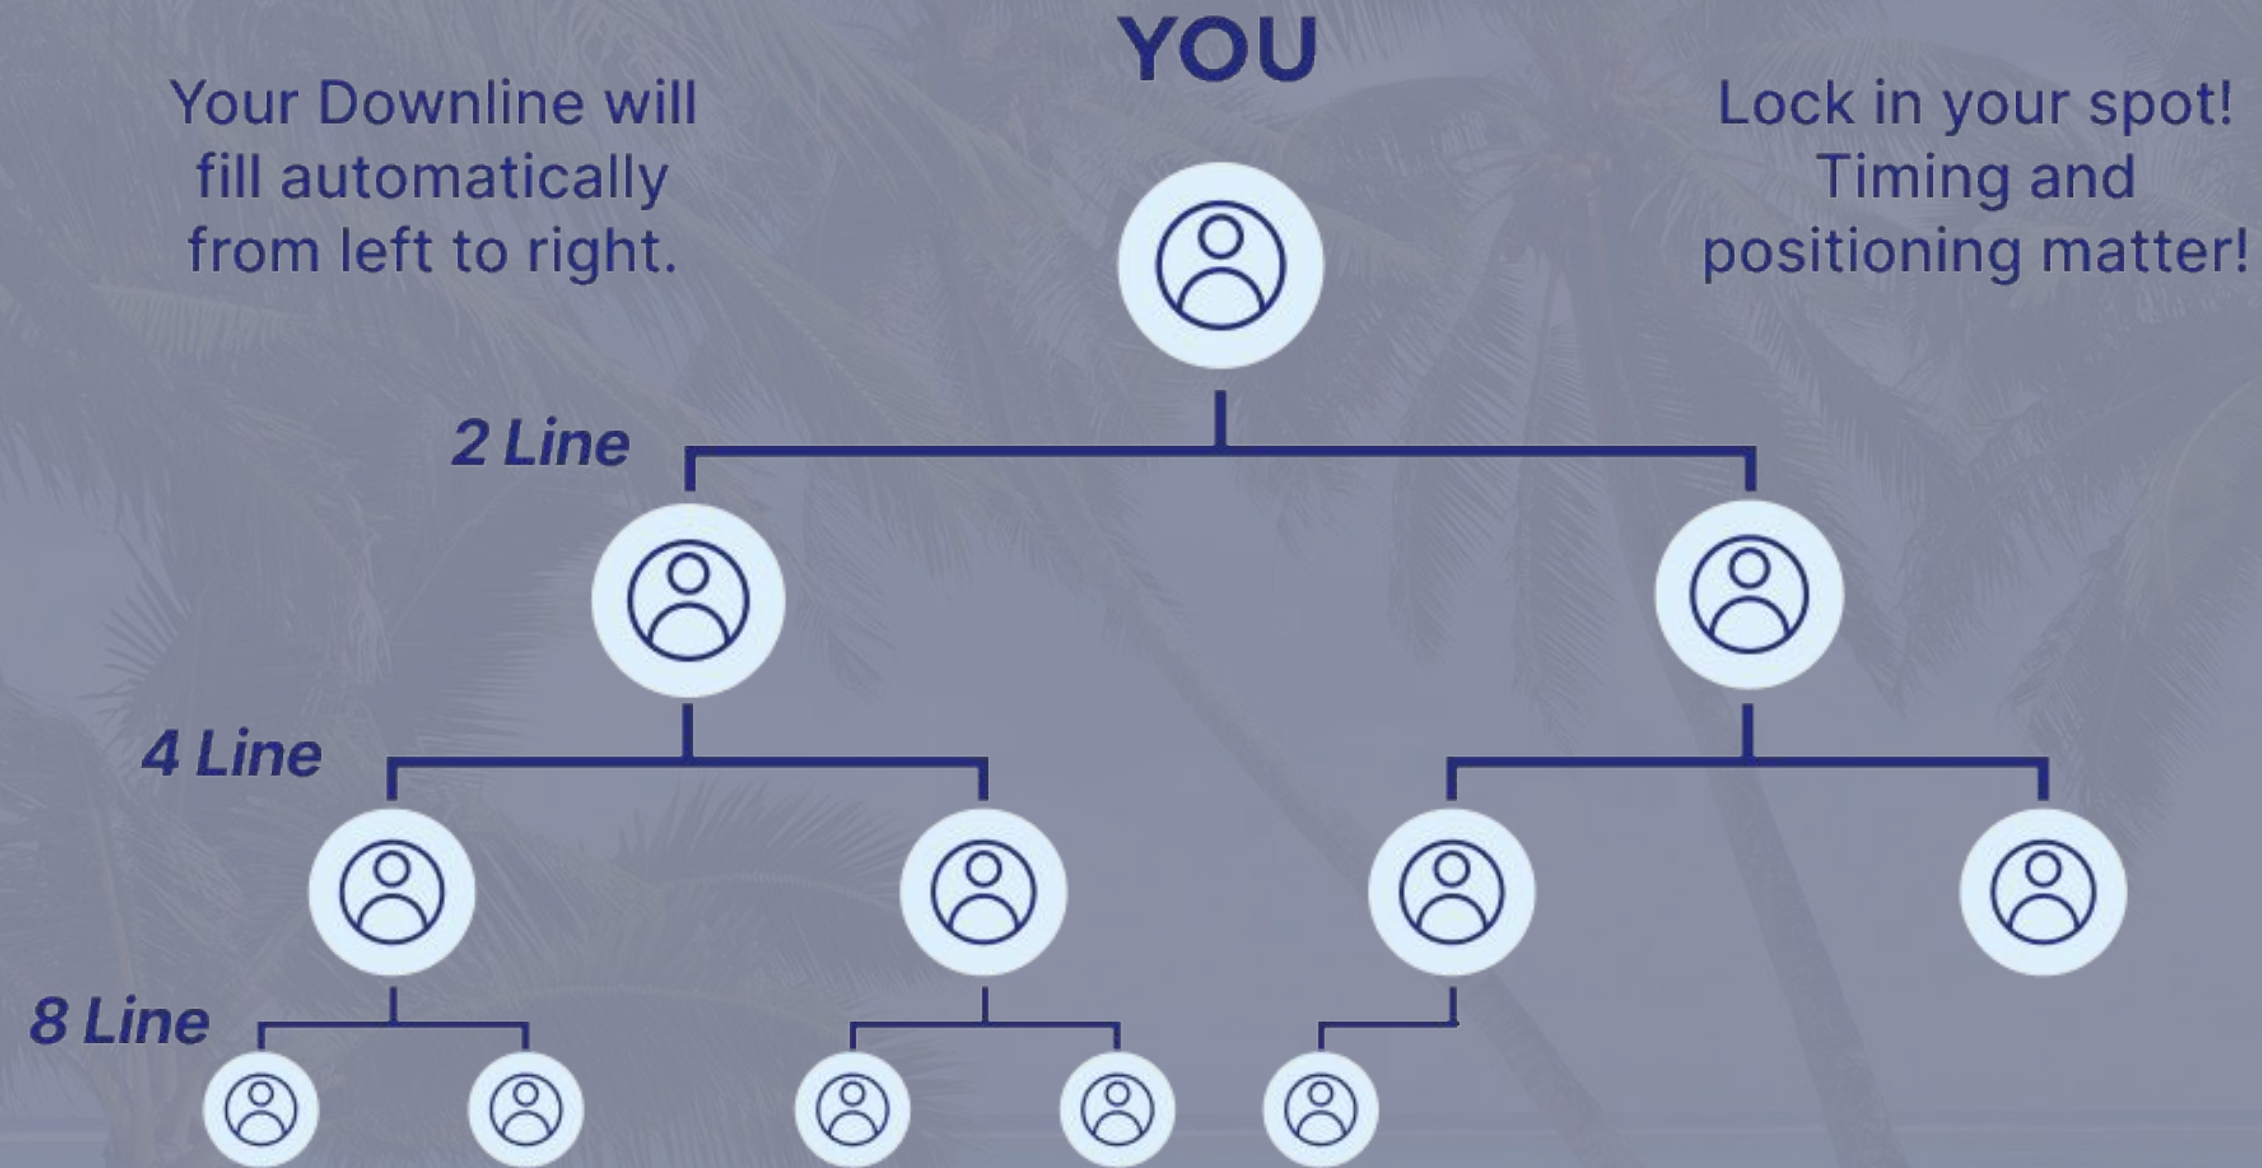

THE FIRST REAL GLOBAL 2x16 UNIFIED COMMUNITY BUILD!