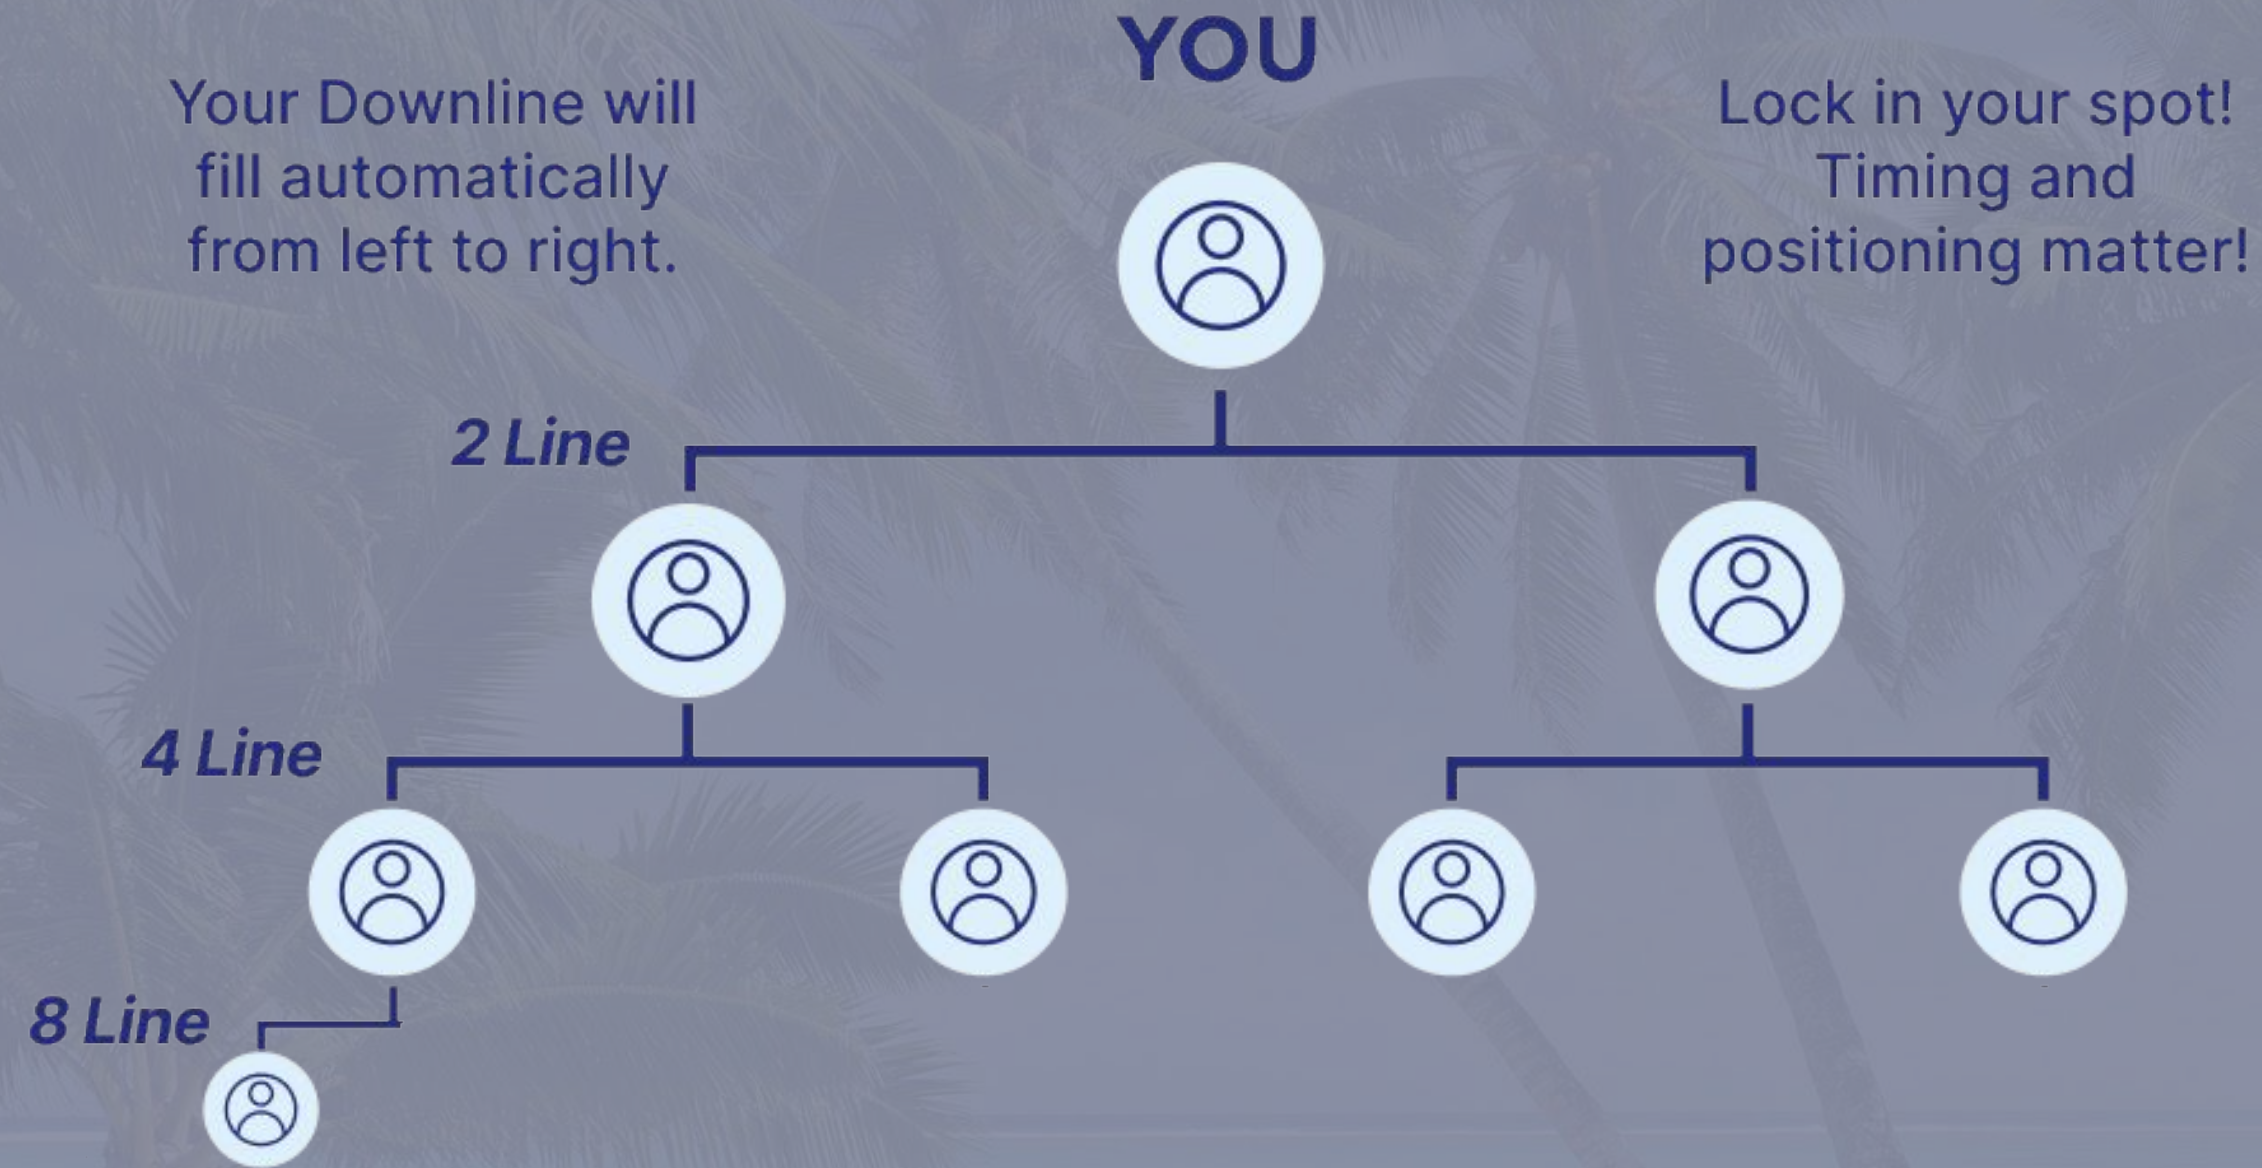

THE FIRST REAL GLOBAL 2x16 UNIFIED COMMUNITY BUILD!