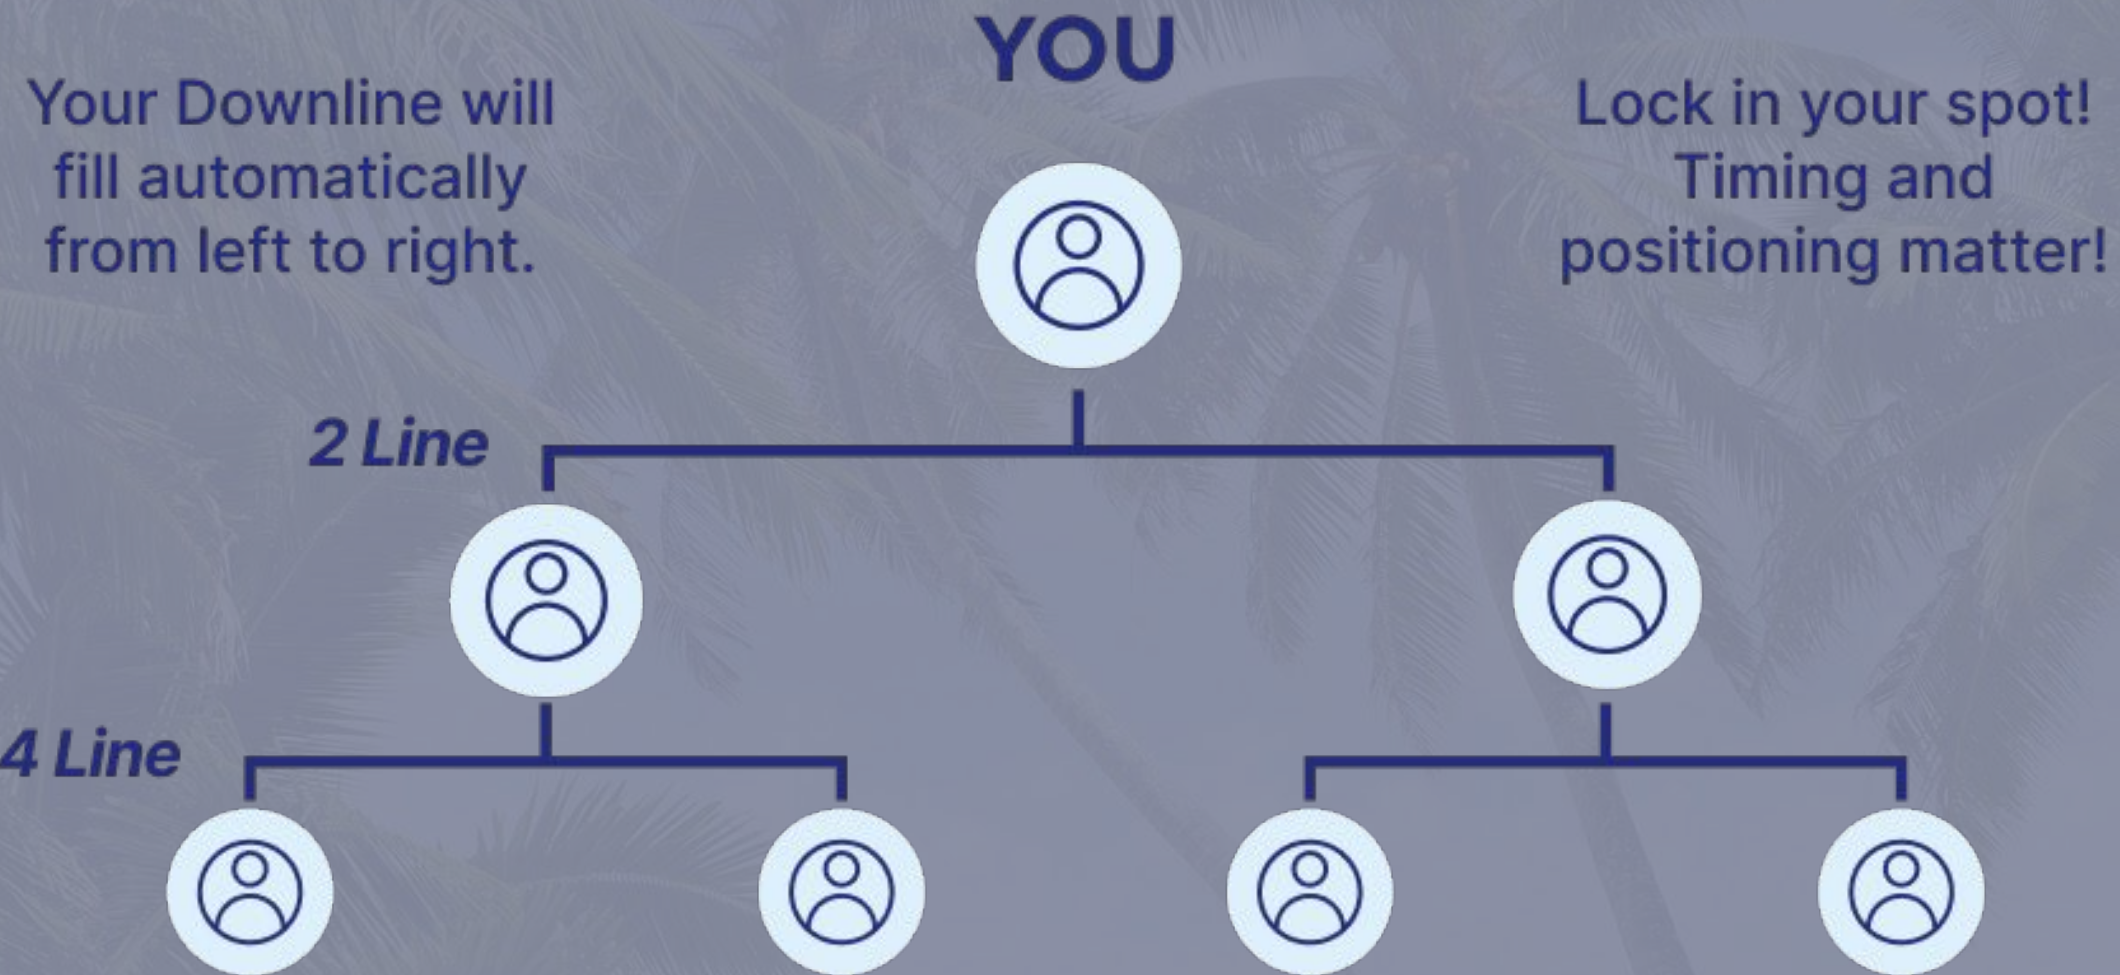

THE FIRST REAL GLOBAL 2x16 UNIFIED COMMUNITY BUILD!