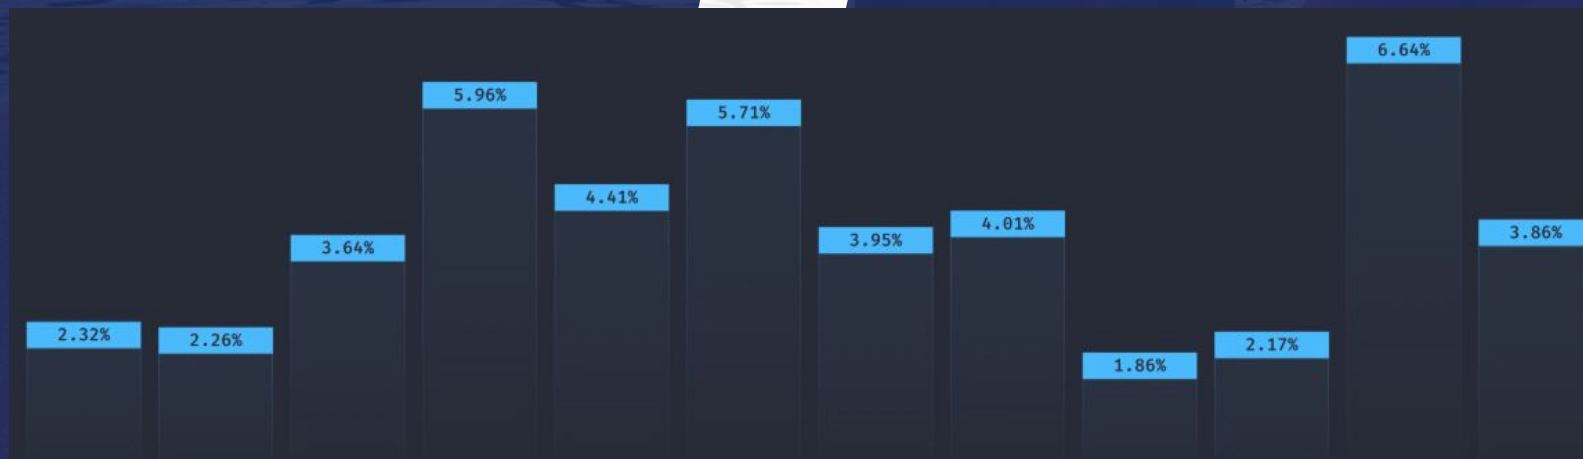

⊠ All time
\$2,791,831.73

⊠ All time
\$7,769,121.74

⊠ Trades taken
6,942

⊠ Win rate
75%

⊠ Average trade length
3 Days

⊠ Withdrawals
\$6,880,802.32

We recognize compound interest as the cornerstone of wealth growth. True wealth isn't built overnight but through the gradual and steady accumulation of gains. By focusing on small, consistent wins each day, we create a robust long term strategy that stands the test of time.