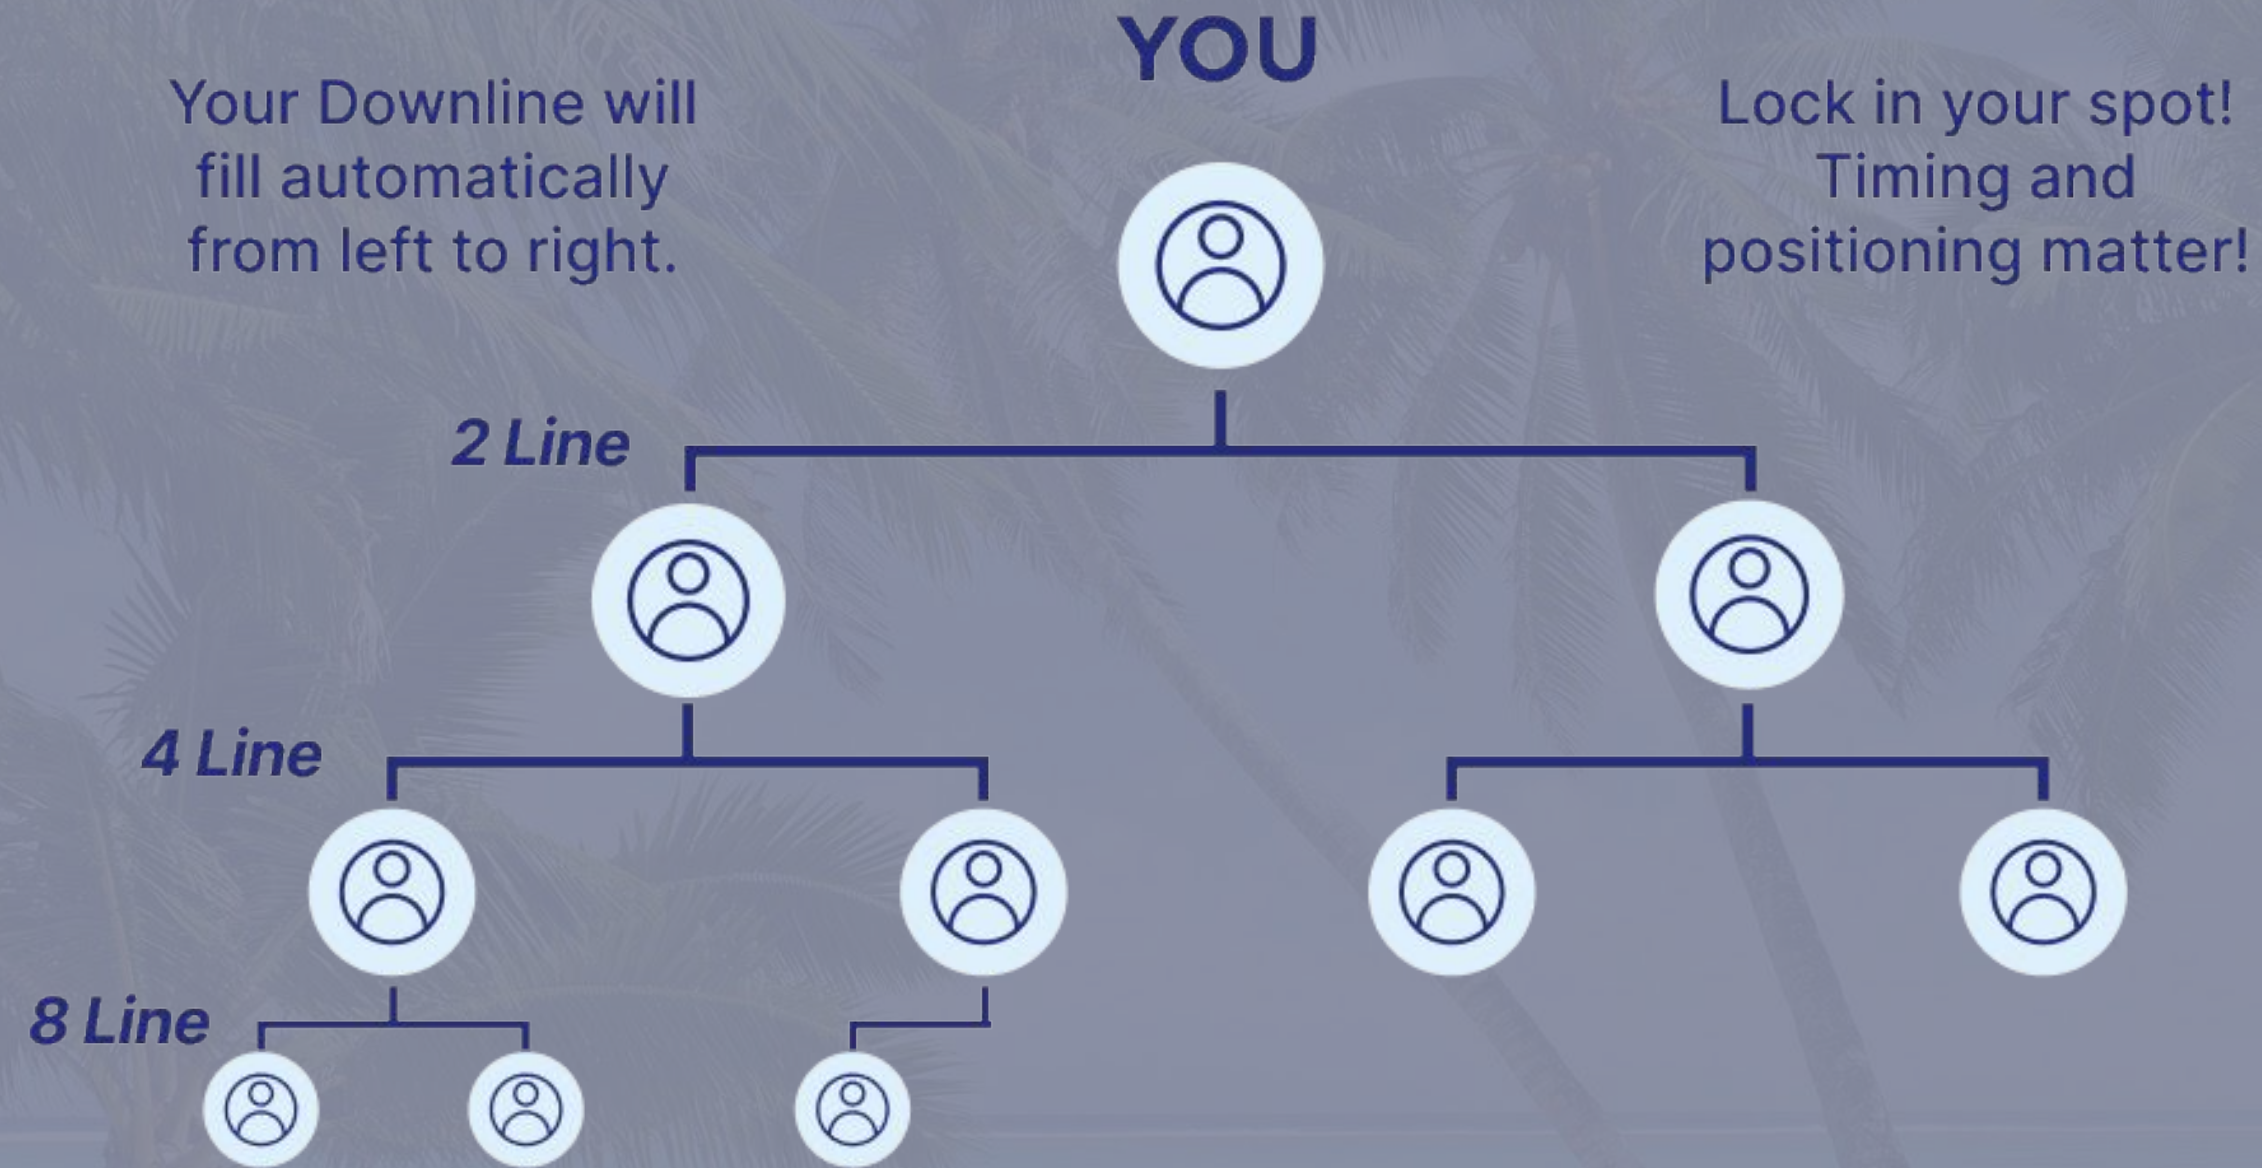

THE FIRST REAL GLOBAL 2x16 UNIFIED COMMUNITY BUILD!

THE FIRST REAL GLOBAL 2x16 UNIFIED COMMUNITY BUILD!

THE FIRST REAL GLOBAL 2x16 UNIFIED COMMUNITY BUILD!

THE FIRST REAL GLOBAL 2x16 UNIFIED COMMUNITY BUILD!

THE FIRST REAL GLOBAL 2x16 UNIFIED COMMUNITY BUILD!

THE FIRST REAL GLOBAL 2x16 UNIFIED COMMUNITY BUILD!

CO-CREATE A GLOBAL COMMUNITY!

GLOBAL AND TIME ZONE LEVERAGE
AMAZING COMMUNITY SUPPORT AND CULTURE!

NÉLO Life CO-CREATION Agreement