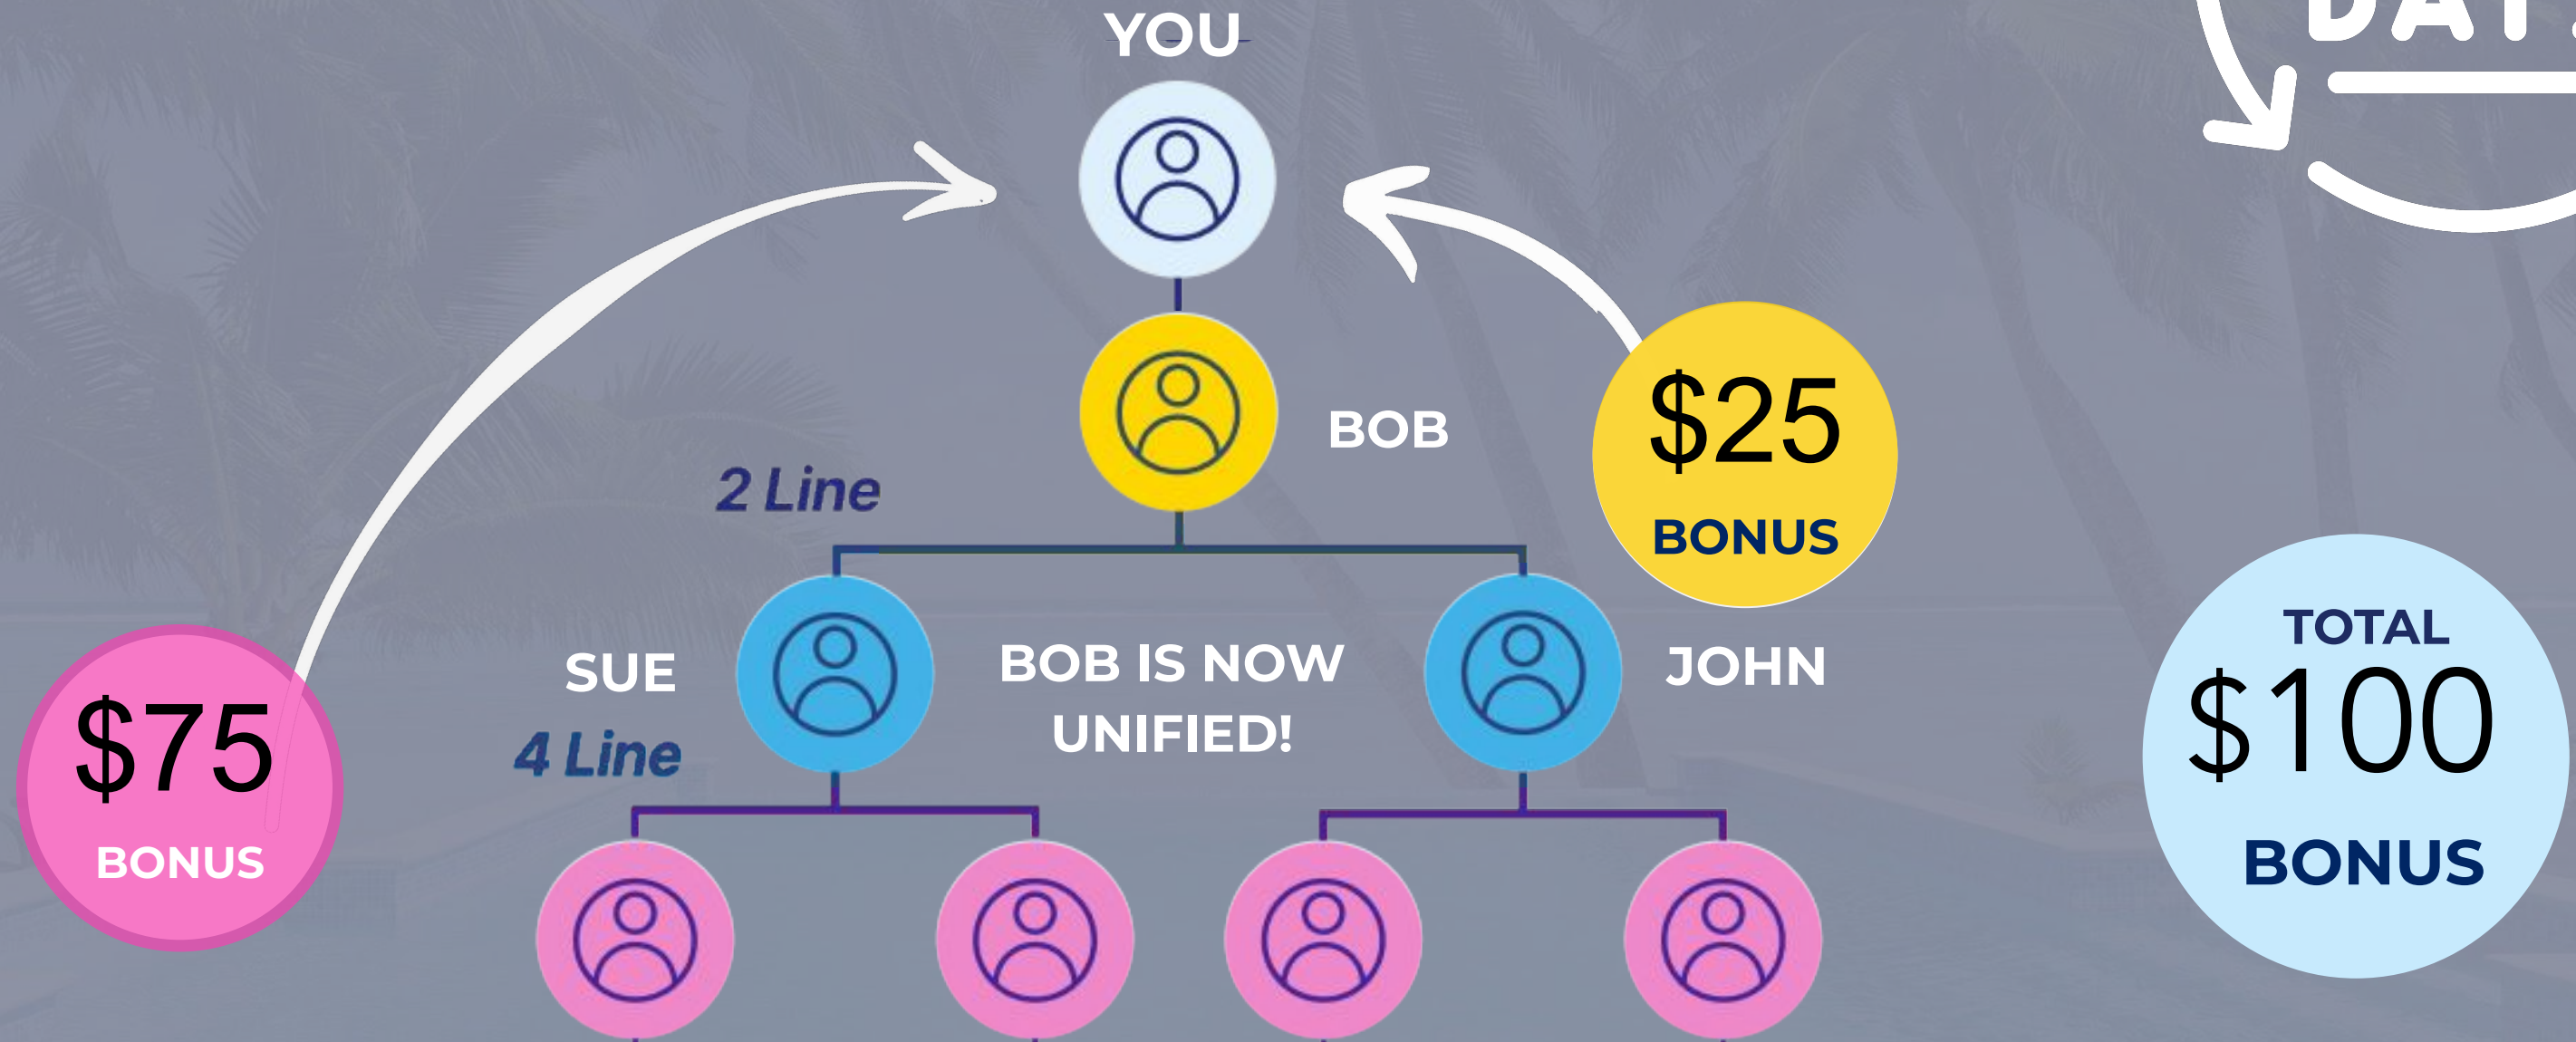

WE LOVE CUSTOMERS!

Be rewarded when you nurture Customer Loyalty

STARTER BONUS

GET \$25 STARTER BONUSES FOR NEW MEMBERSHIPS

UNIFIED BONUS

HELP NEW PERSONALLY SPONSORED AFFILIATE GET UNIFIED WITHIN 30 DAYS, GENERATE
A \$75 USD UNIFIED BONUS!
(PLUS \$25 STARTER BONUS)