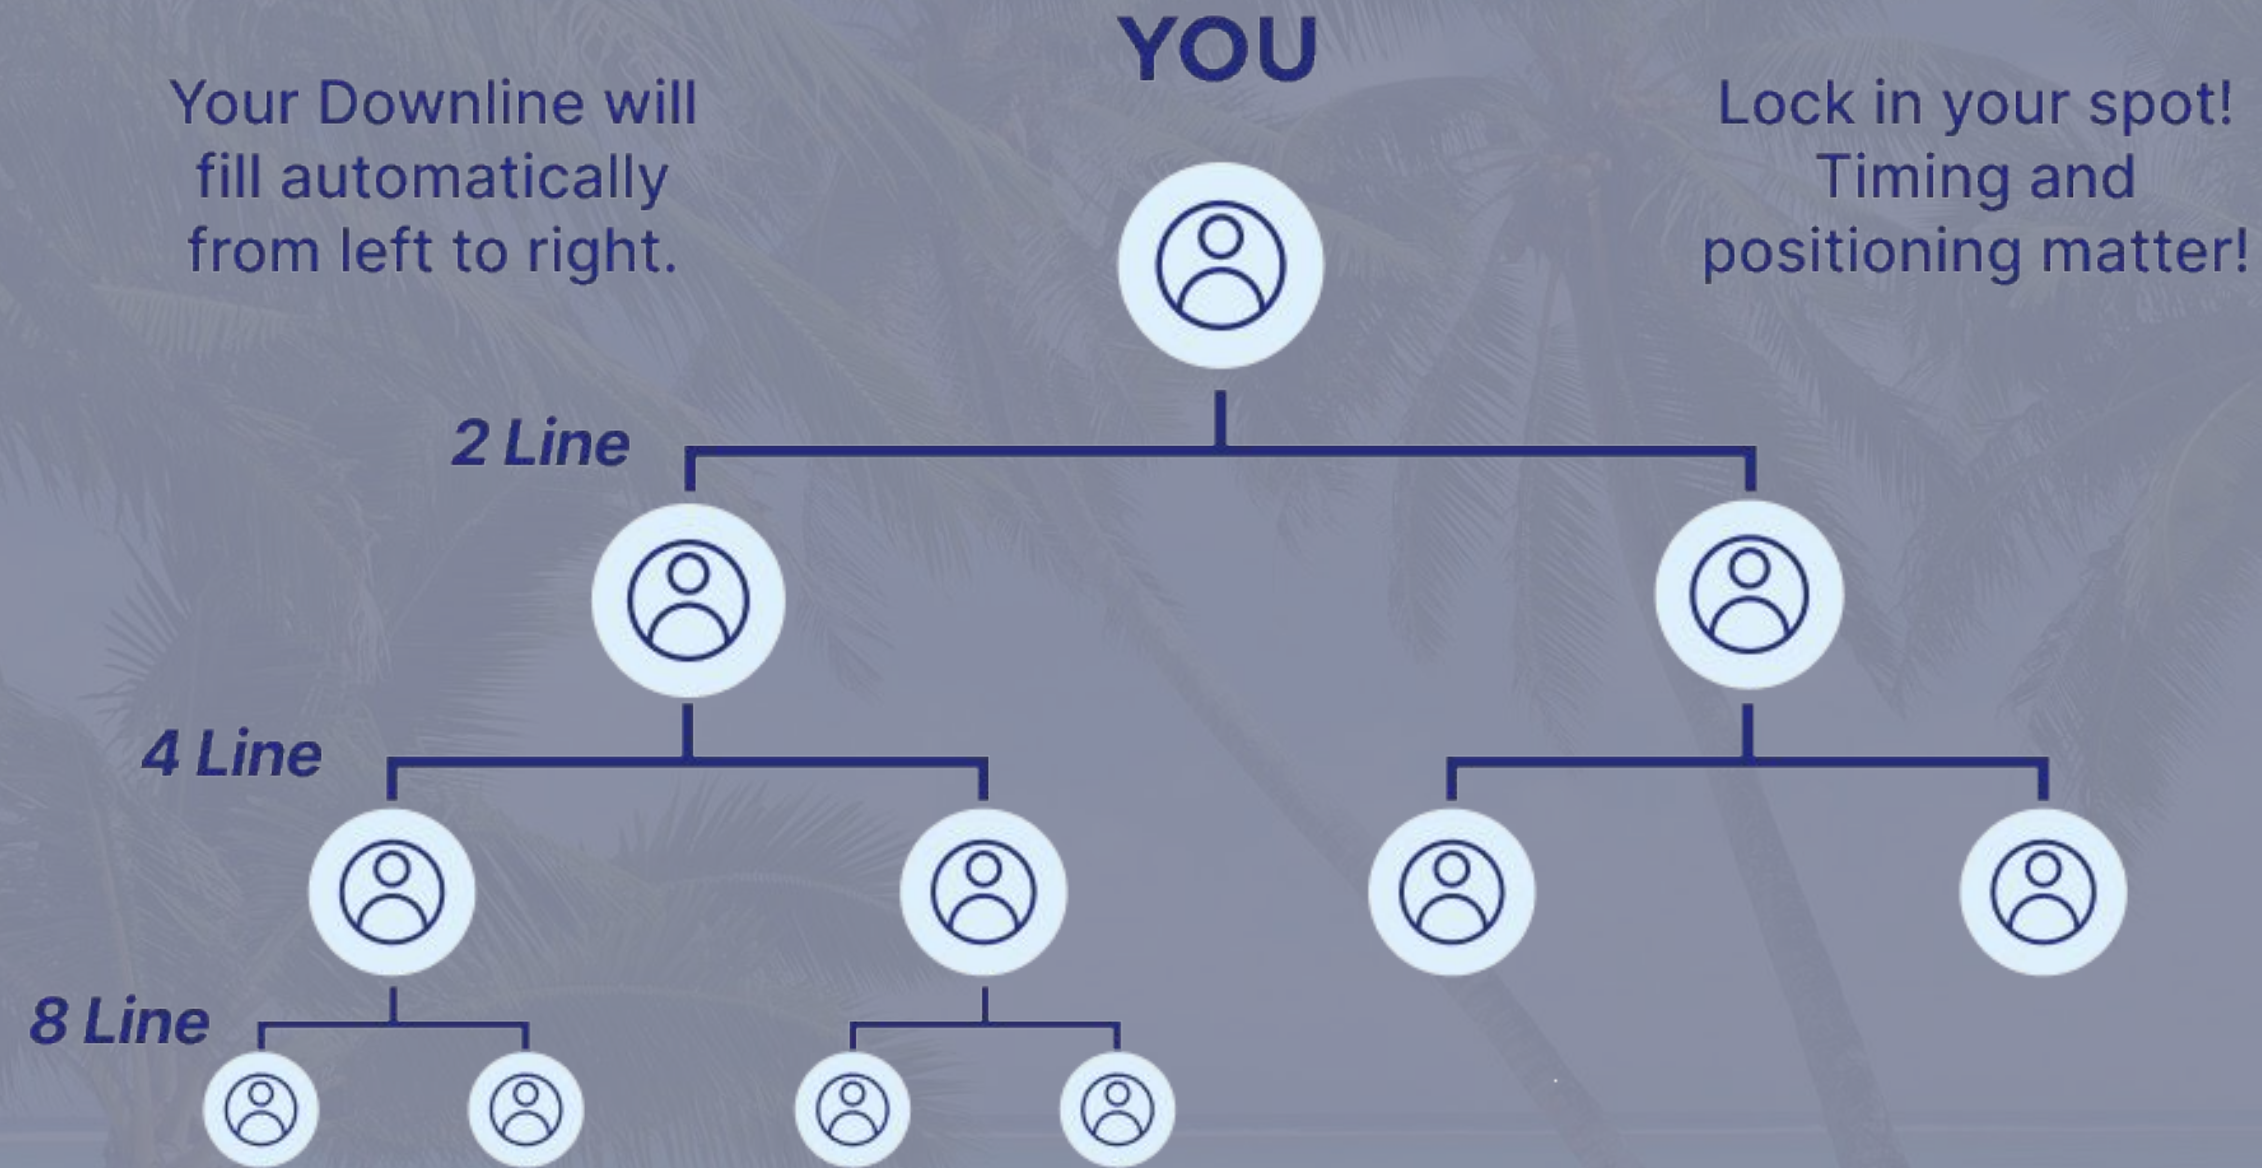

THE FIRST REAL GLOBAL 2x16 UNIFIED COMMUNITY BUILD!