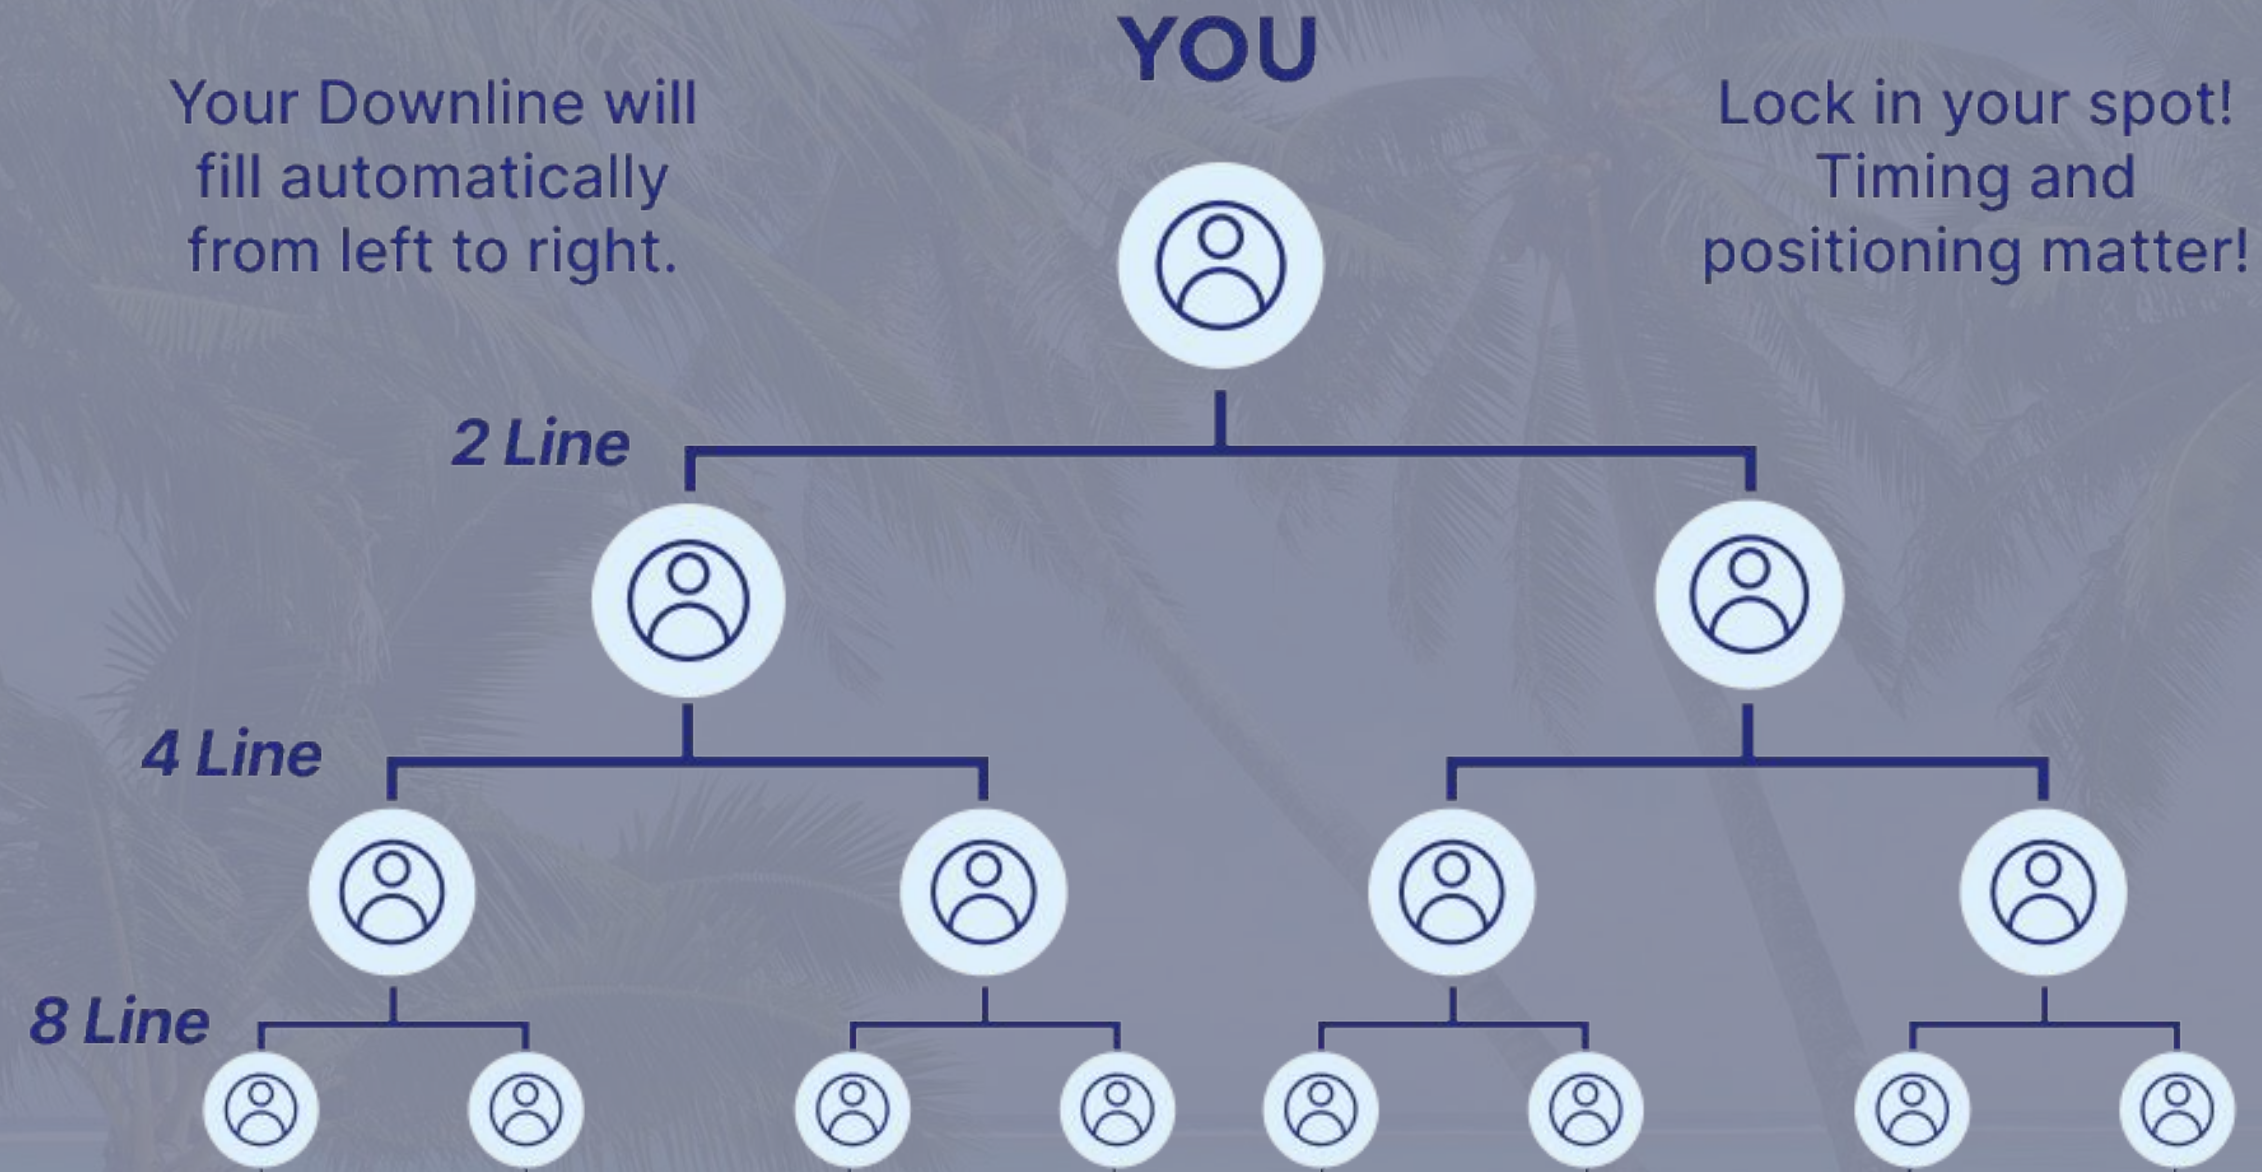

THE FIRST REAL GLOBAL 2x16 UNIFIED COMMUNITY BUILD!

THE FIRST REAL GLOBAL 2x16 UNIFIED COMMUNITY BUILD!

THE FIRST REAL GLOBAL 2x16 UNIFIED COMMUNITY BUILD!

THE FIRST REAL GLOBAL 2x16 UNIFIED COMMUNITY BUILD!

THE FIRST REAL GLOBAL 2x16 UNIFIED COMMUNITY BUILD!

THE FIRST REAL GLOBAL 2x16 UNIFIED COMMUNITY BUILD!

CO-CREATE A GLOBAL COMMUNITY!

GLOBAL AND TIME ZONE LEVERAGE
AMAZING COMMUNITY SUPPORT AND CULTURE!

NÉLO Life CO-CREATION Agreement