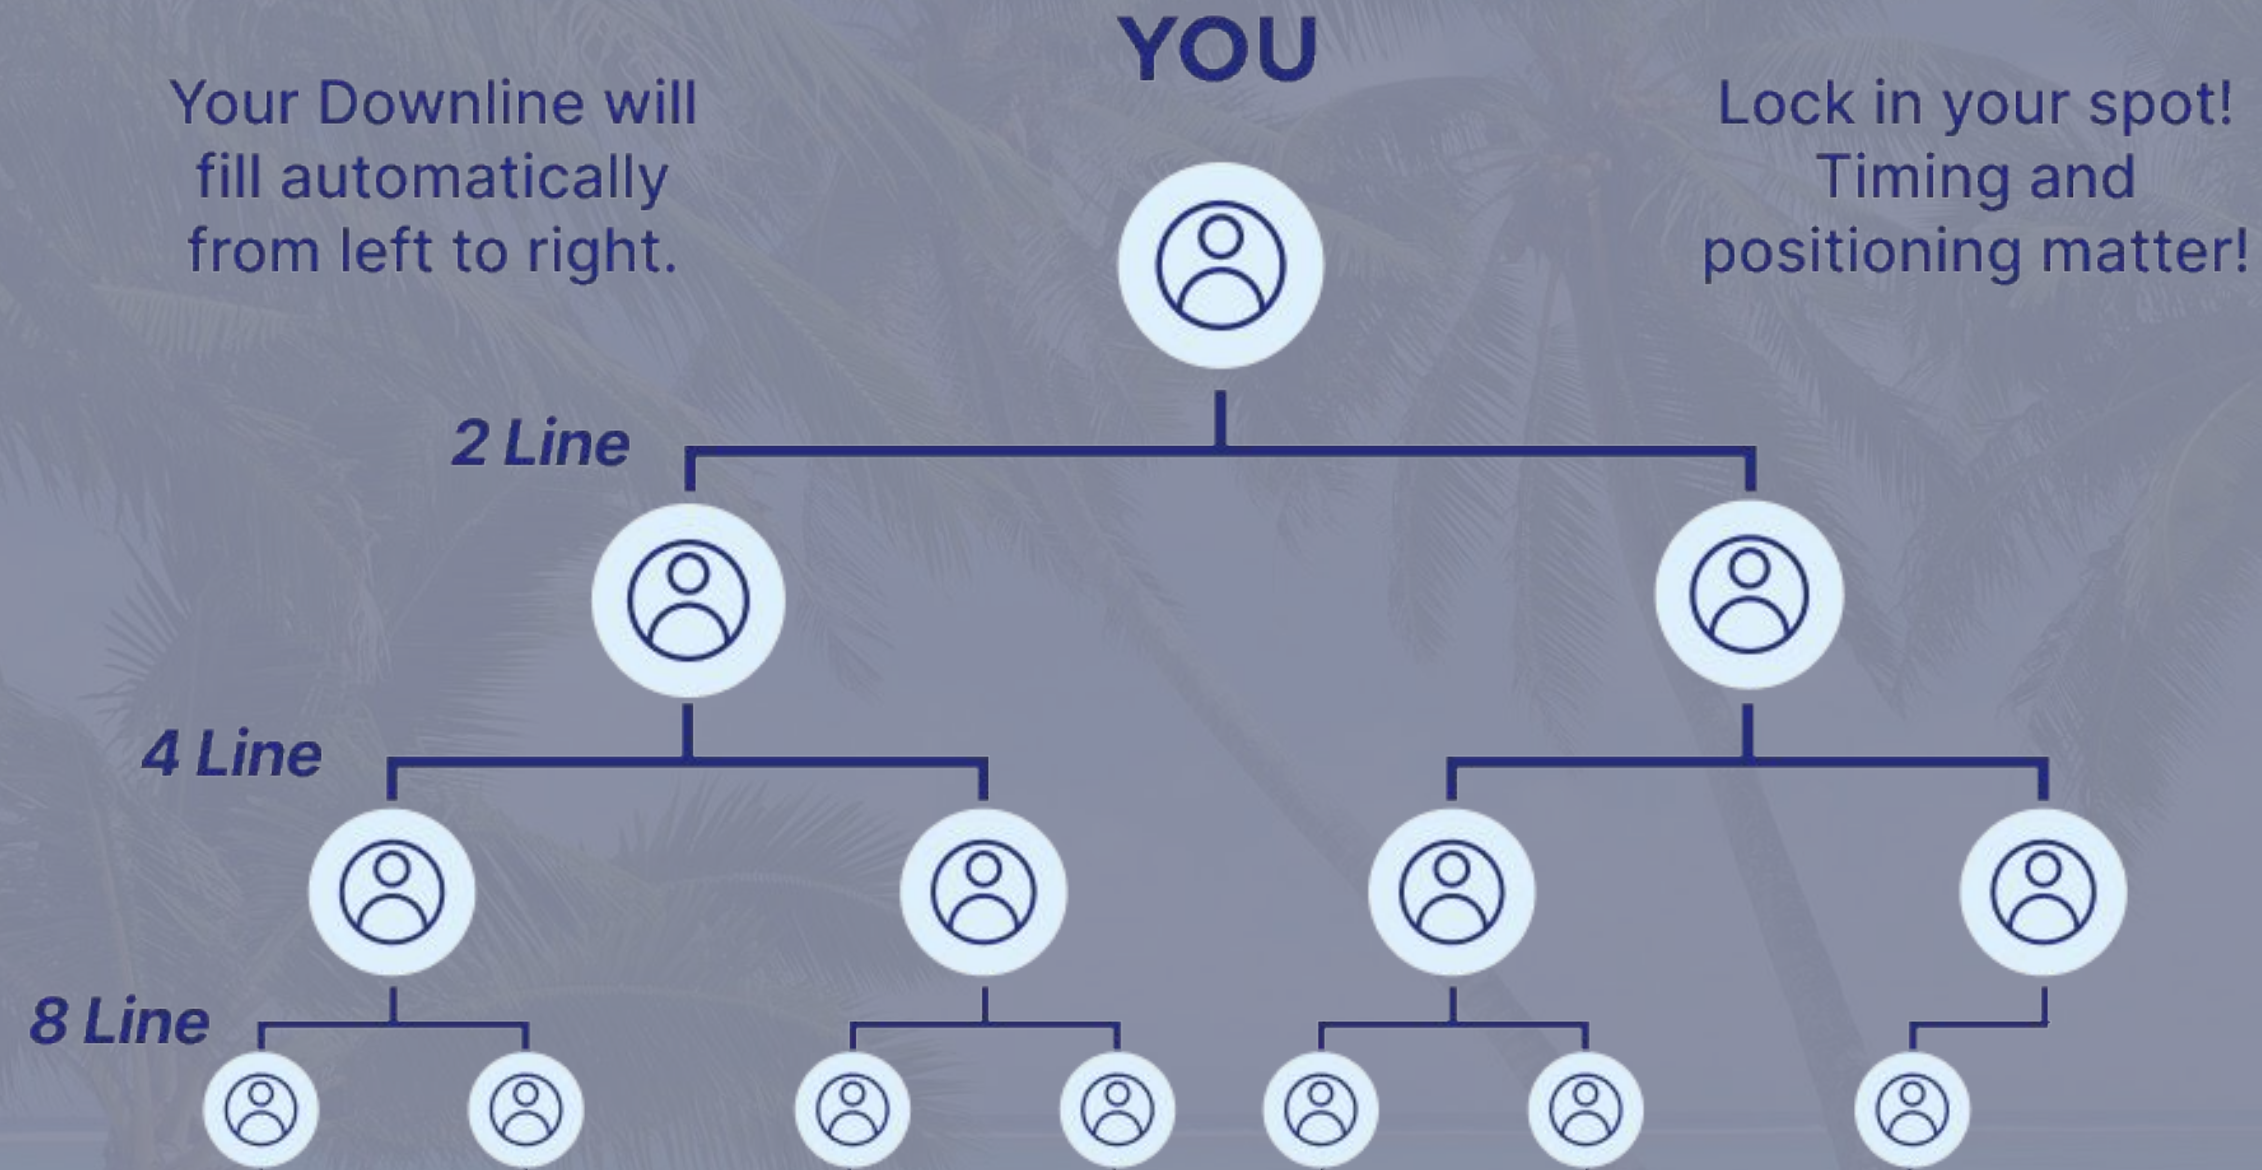

THE FIRST REAL GLOBAL 2x16 UNIFIED COMMUNITY BUILD!

THE FIRST REAL GLOBAL 2x16 UNIFIED COMMUNITY BUILD!

THE FIRST REAL GLOBAL 2x16 UNIFIED COMMUNITY BUILD!

THE FIRST REAL GLOBAL 2x16 UNIFIED COMMUNITY BUILD!

THE FIRST REAL GLOBAL 2x16 UNIFIED COMMUNITY BUILD!

THE FIRST REAL GLOBAL 2x16 UNIFIED COMMUNITY BUILD!

CO-CREATE A GLOBAL COMMUNITY!

GLOBAL AND TIME ZONE LEVERAGE
AMAZING COMMUNITY SUPPORT AND CULTURE!

NÉLO Life CO-CREATION Agreement