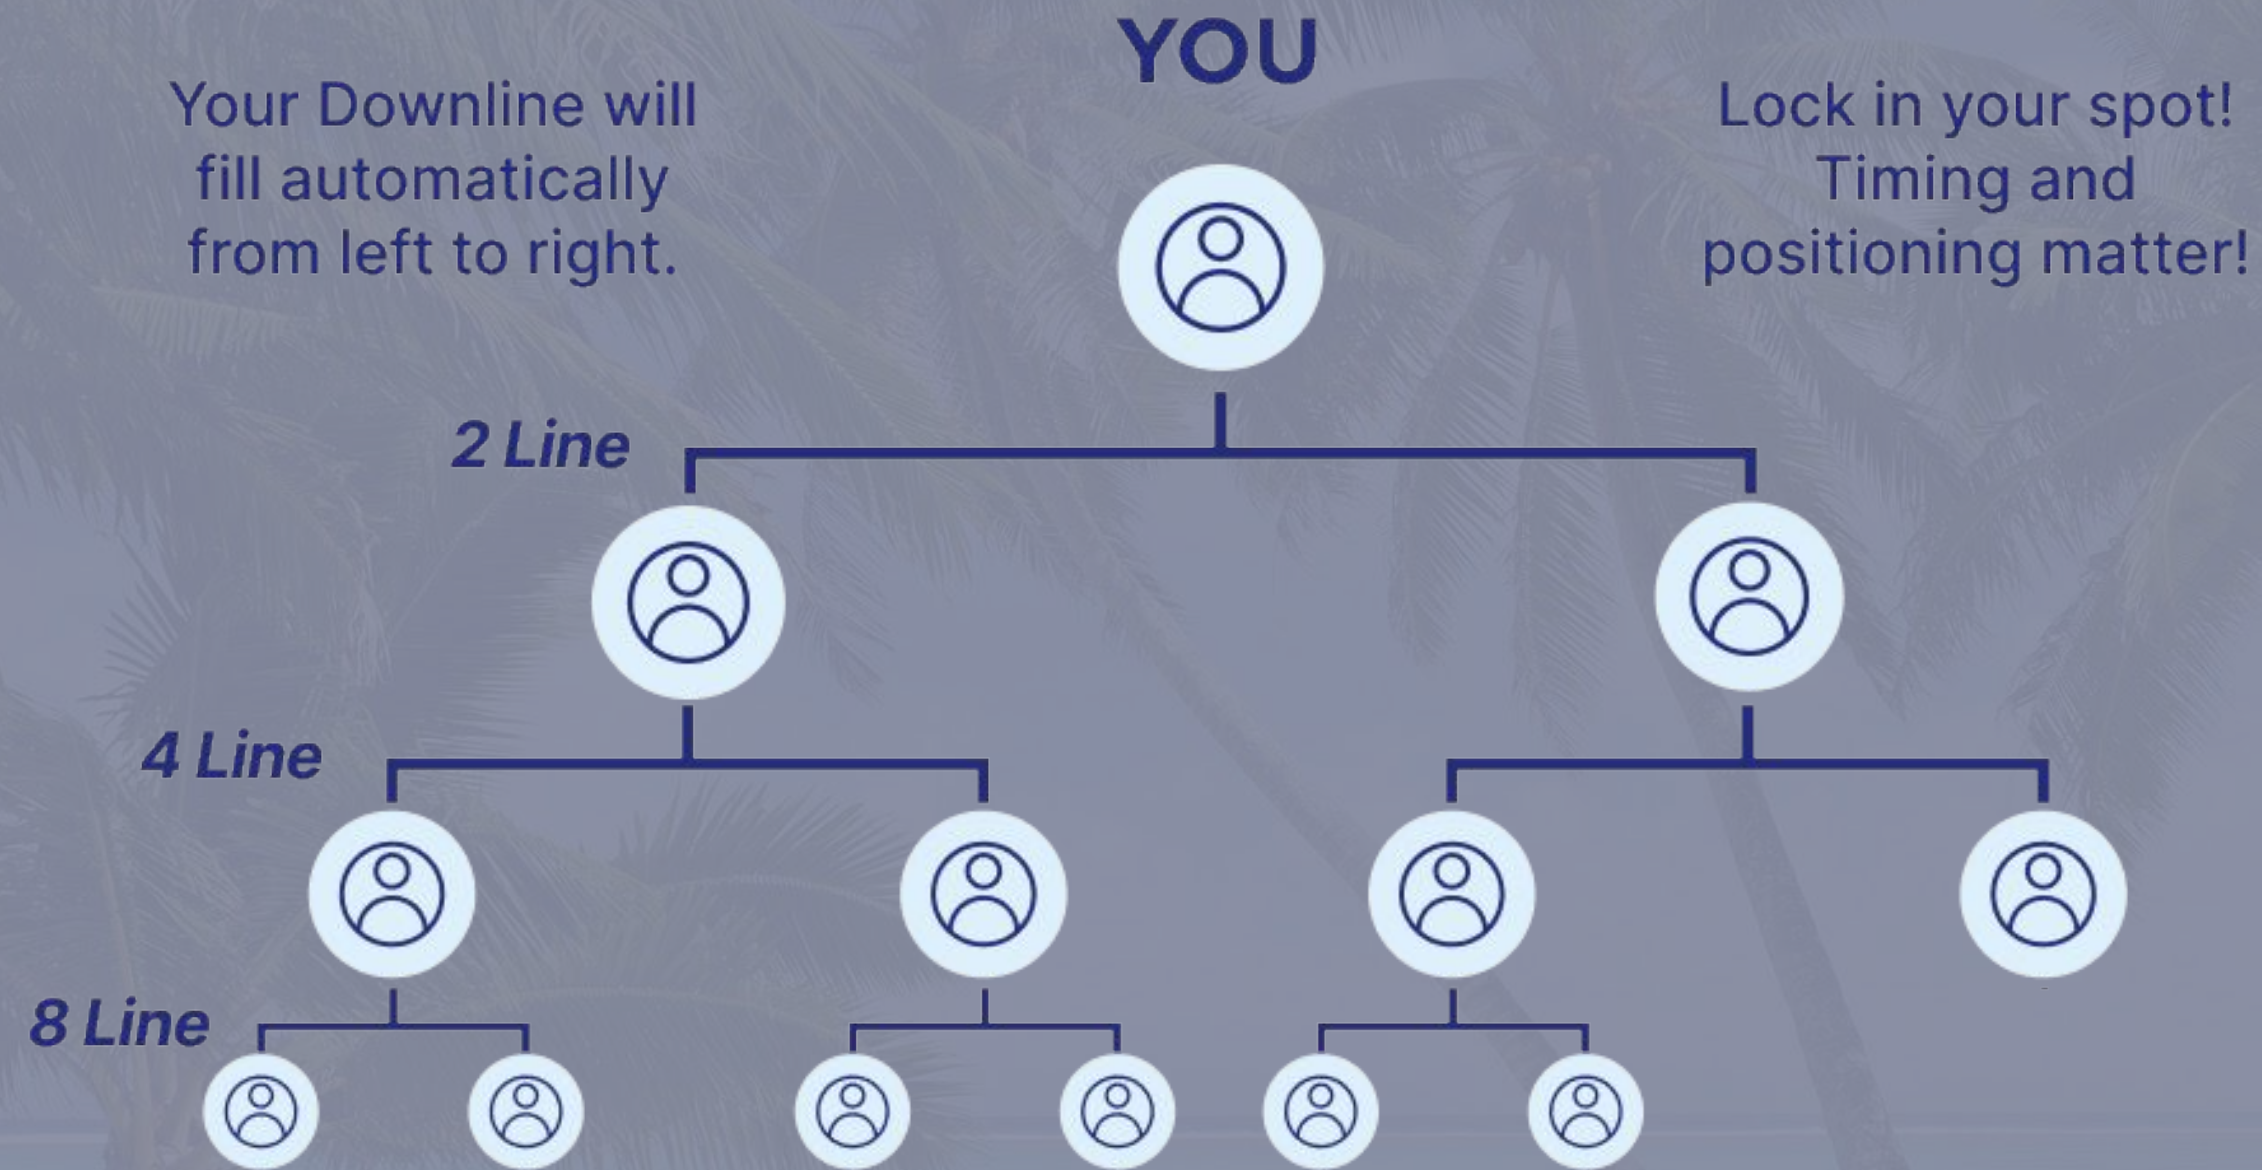

THE FIRST REAL GLOBAL 2x16 UNIFIED COMMUNITY BUILD!

THE FIRST REAL GLOBAL 2x16 UNIFIED COMMUNITY BUILD!

THE FIRST REAL GLOBAL 2x16 UNIFIED COMMUNITY BUILD!

THE FIRST REAL GLOBAL 2x16 UNIFIED COMMUNITY BUILD!

THE FIRST REAL GLOBAL 2x16 UNIFIED COMMUNITY BUILD!

THE FIRST REAL GLOBAL 2x16 UNIFIED COMMUNITY BUILD!

CO-CREATE A GLOBAL COMMUNITY!

GLOBAL AND TIME ZONE LEVERAGE
AMAZING COMMUNITY SUPPORT AND CULTURE!

NÉLO Life CO-CREATION Agreement