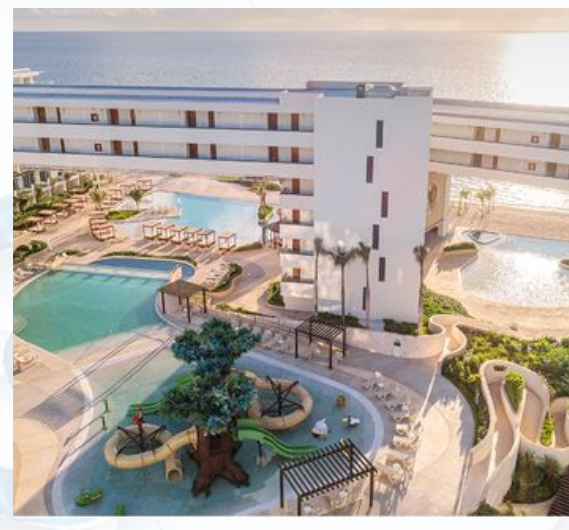

*MEMBER ONLY PRICING

OUR FIRST LIFEtrip Coming Up!

5 STAR RESORT RIVIERA MAYA*

5 DAYS / 4 NIGHTS STAY IN OCTOBER / NOVEMBER

ALL-INCLUSIVE LUXURY RESORT

POOL/OCEAN VIEW ROOM WITH 1 KING OR 2 QUEEN BEDS

ROUNDTrip AIRPORT TRANSFERS FROM CANCUN AIRPORT TO HOTEL

VIP WELCOME RECEPTION

W/OPEN BAR & HOT/COLD CANOPIES

FAREWELL DANCE PARTY WITH DJ AND OPEN BAR

Nélo
L I F E