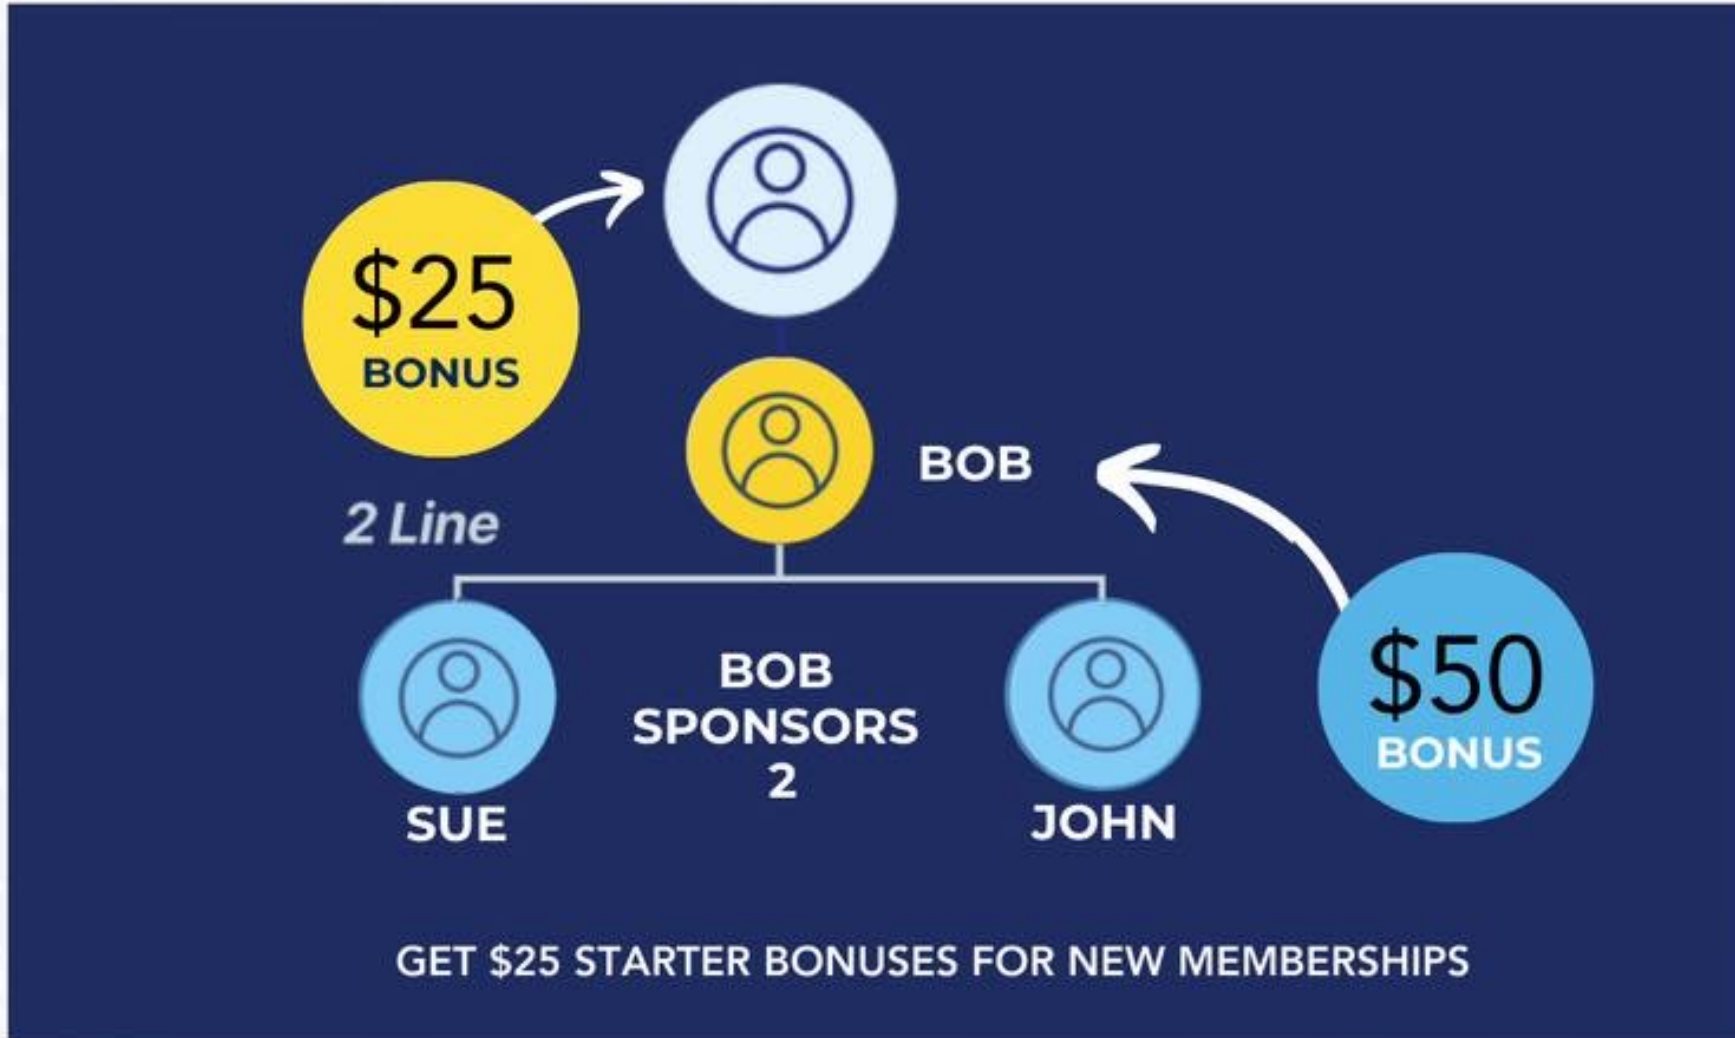

CUSTOMER LOYALTY

CUSTOMER MEMBERSHIP UNILEVEL
(PAID WEEKLY)

6

CHECK MATCH

CHECK MATCH BONUSES ON UNIFIED BUILD
(PAID MONTHLY)

7

GLOBAL POOLS

GLOBAL LEADERSHIP POOLS (PAID MONTHLY)

UP TO 70% TRUE PAYOUT

1

STARTER BONUS

(PAID WEEKLY)

2

UNIFIED BONUS

(PAID WEEKLY)

3