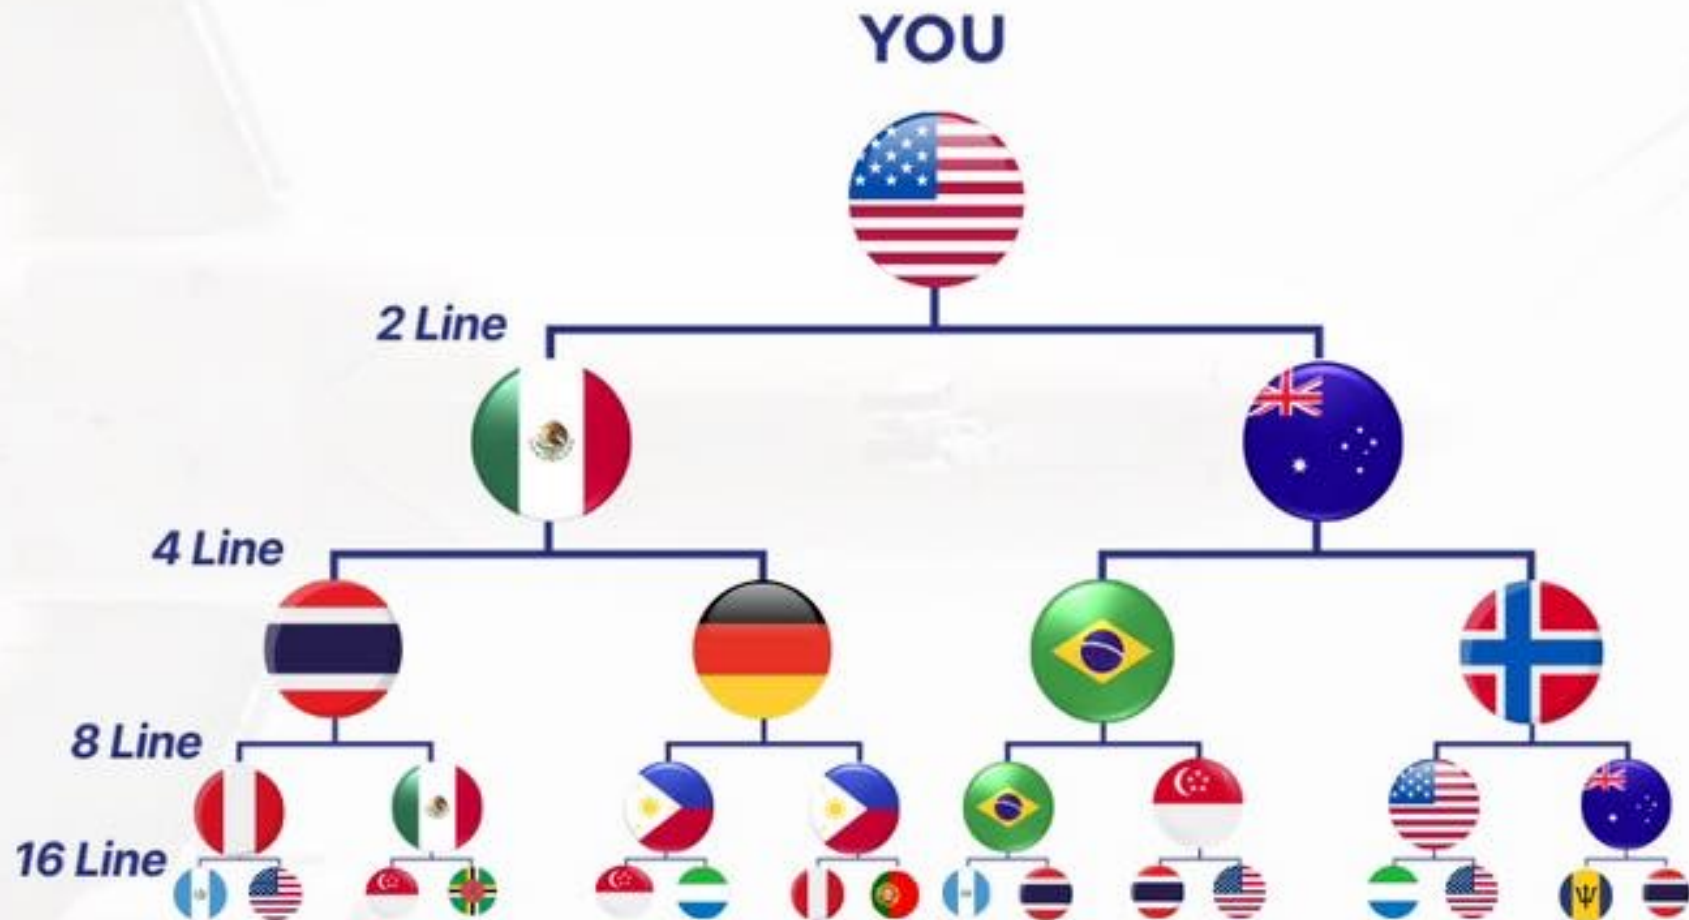

3

UNIFIED BUILD

(PAID MONTHLY)

EARN UP TO 16 COMPRESSED LEVELS

LEVELS	Affiliate	1 Star Affiliate	2 Star Affiliate	3 Star Affiliate	4 Star Affiliate	5 Star Affilaite	Global Affiliate
1	1.75%	1.75%	1.75%	1.85%	2%	2.25%	2.5%
2	1.75%	1.75%	1.75%	1.85%	2%	2.25%	2.5%
3	1.75%	1.75%	1.75%	1.85%	2%	2.25%	2.5%
4	5%	5%	5%	5%	5%	5%	5%
5	1.75%	1.75%	1.75%	1.85%	2%	2.25%	2.5%
6		1.75%	1.75%	1.85%	2%	2.25%	2.5%
7		1.75%	1.75%	1.85%	2%	2.25%	2.5%
8		1.75%	1.75%	1.85%	2%	2.25%	2.5%
9		1.75%	1.75%	1.85%	2%	2.25%	2.5%
10		1.75%	1.75%	1.85%	2%	2.25%	2.5%
11			1.75%	1.85%	2%	2.25%	2.5%
12			1.75%	1.85%	2%	2.25%	2.5%
13			1.75%	1.85%	2%	2.25%	2.5%
14			1.75%	1.85%	2%	2.25%	2.5%
15			1.75%	1.85%	2%	2.25%	2.5%
16			1.75%	1.85%	2%	2.25%	2.5%
TOTAL	$94.70	$2143.18	$135360.45	$144,092.00	$154,690.92	$173,994.39	$193,351.20

EXAMPLE OF UNIFIED BUILD